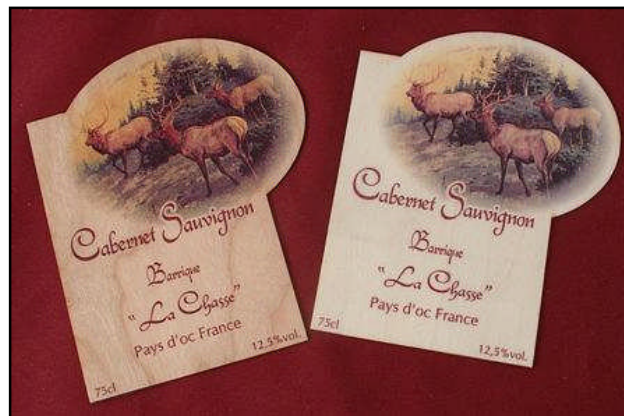

COLOUR PRINTED, PAPER THIN, FLEXIBLE VENEER WINE LABELS